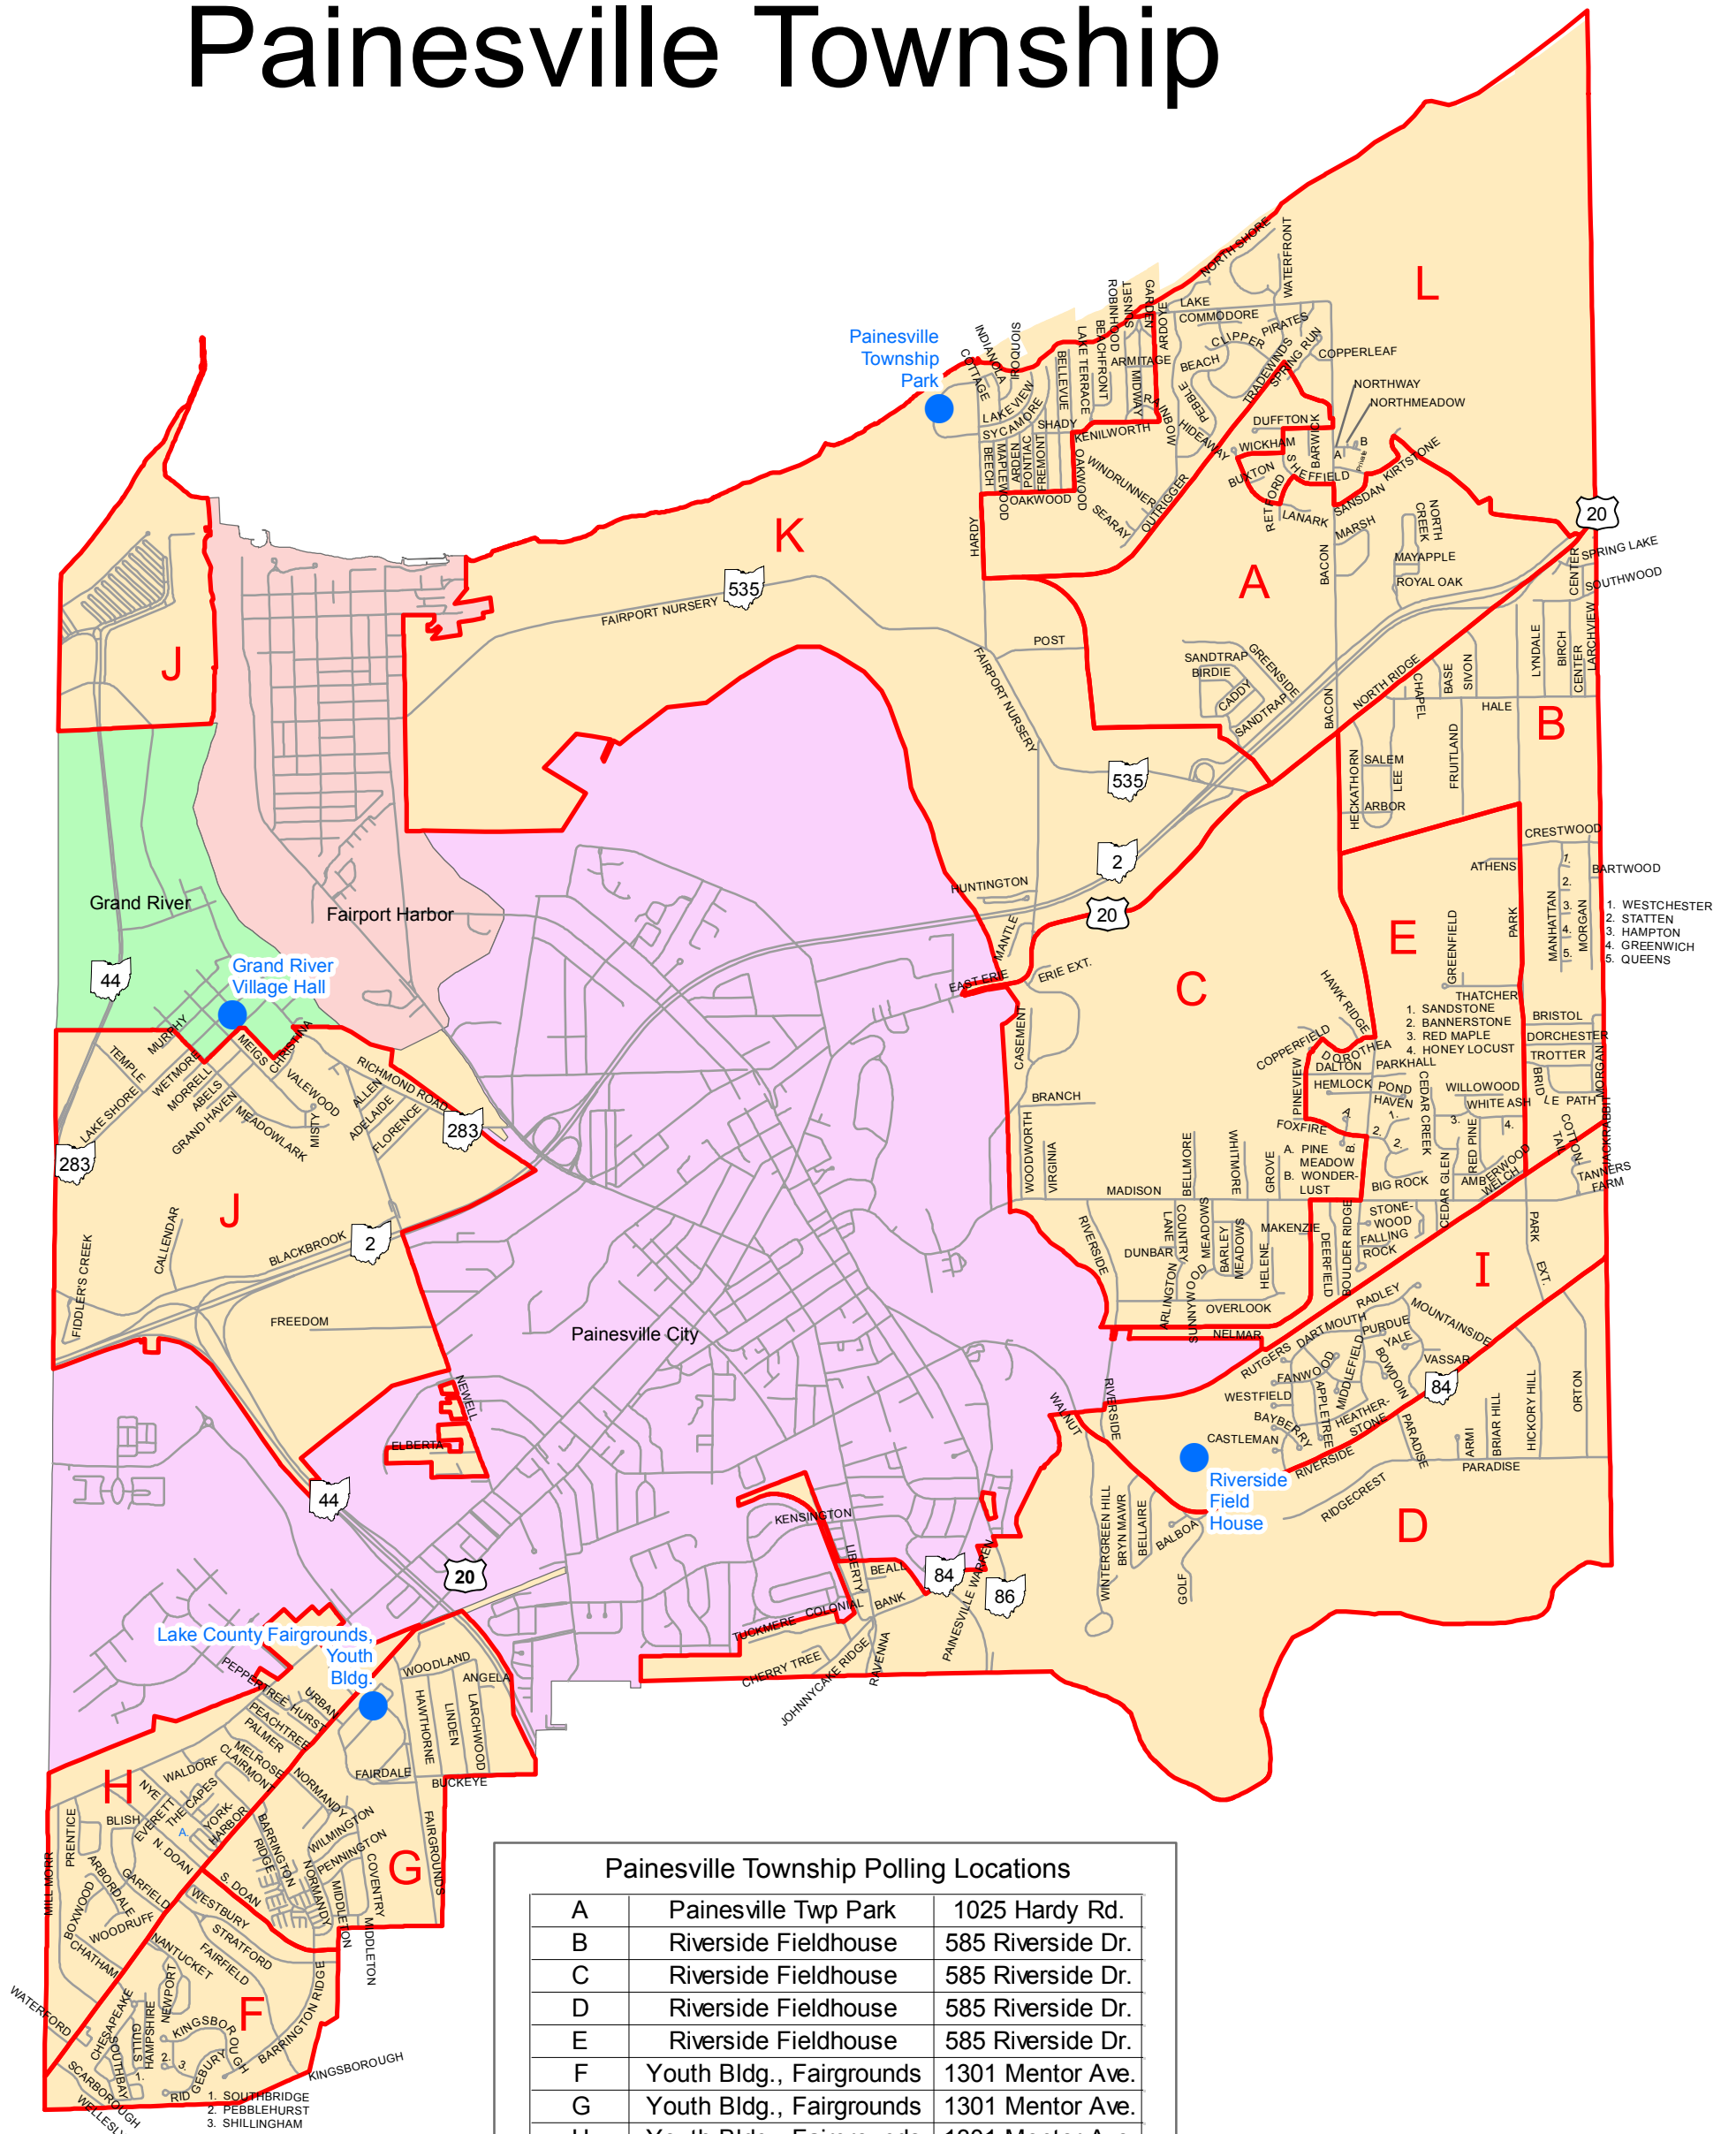

Painesville Township

A	Painesville Twp Park	1025 Hardy Rd.
B	Riverside Fieldhouse	585 Riverside Dr.
C	Riverside Fieldhouse	585 Riverside Dr.
D	Riverside Fieldhouse	585 Riverside Dr.
E	Riverside Fieldhouse	585 Riverside Dr.
F	Youth Bldg., Fairgrounds	1301 Mentor Ave.
G	Youth Bldg., Fairgrounds	1301 Mentor Ave.
H	Youth Bldg., Fairgrounds	1301 Mentor Ave.
I	Riverside Fieldhouse	585 Riverside Dr.
J	Grand River Village Hall	205 Singer Ave.
K	Painesville Township Park	1025 Hardy Rd.
L	Painesville Township Park	1025 Hardy Rd.

1 inch = 3,000 feet

Legend

- Polling Places
- Precincts

LAKE COUNTY BOARD OF ELECTIONS
ADOPTED JULY 2012

Updated 3/8/2017

This map was prepared by the Lake County GIS Department
James Branch, Director - www.lakegis.org

Lake County assumes no legal responsibility for the information contained on this map.

Users noting errors or omissions are encouraged to contact the Lake County GIS Department at (440) 350 - 5970.